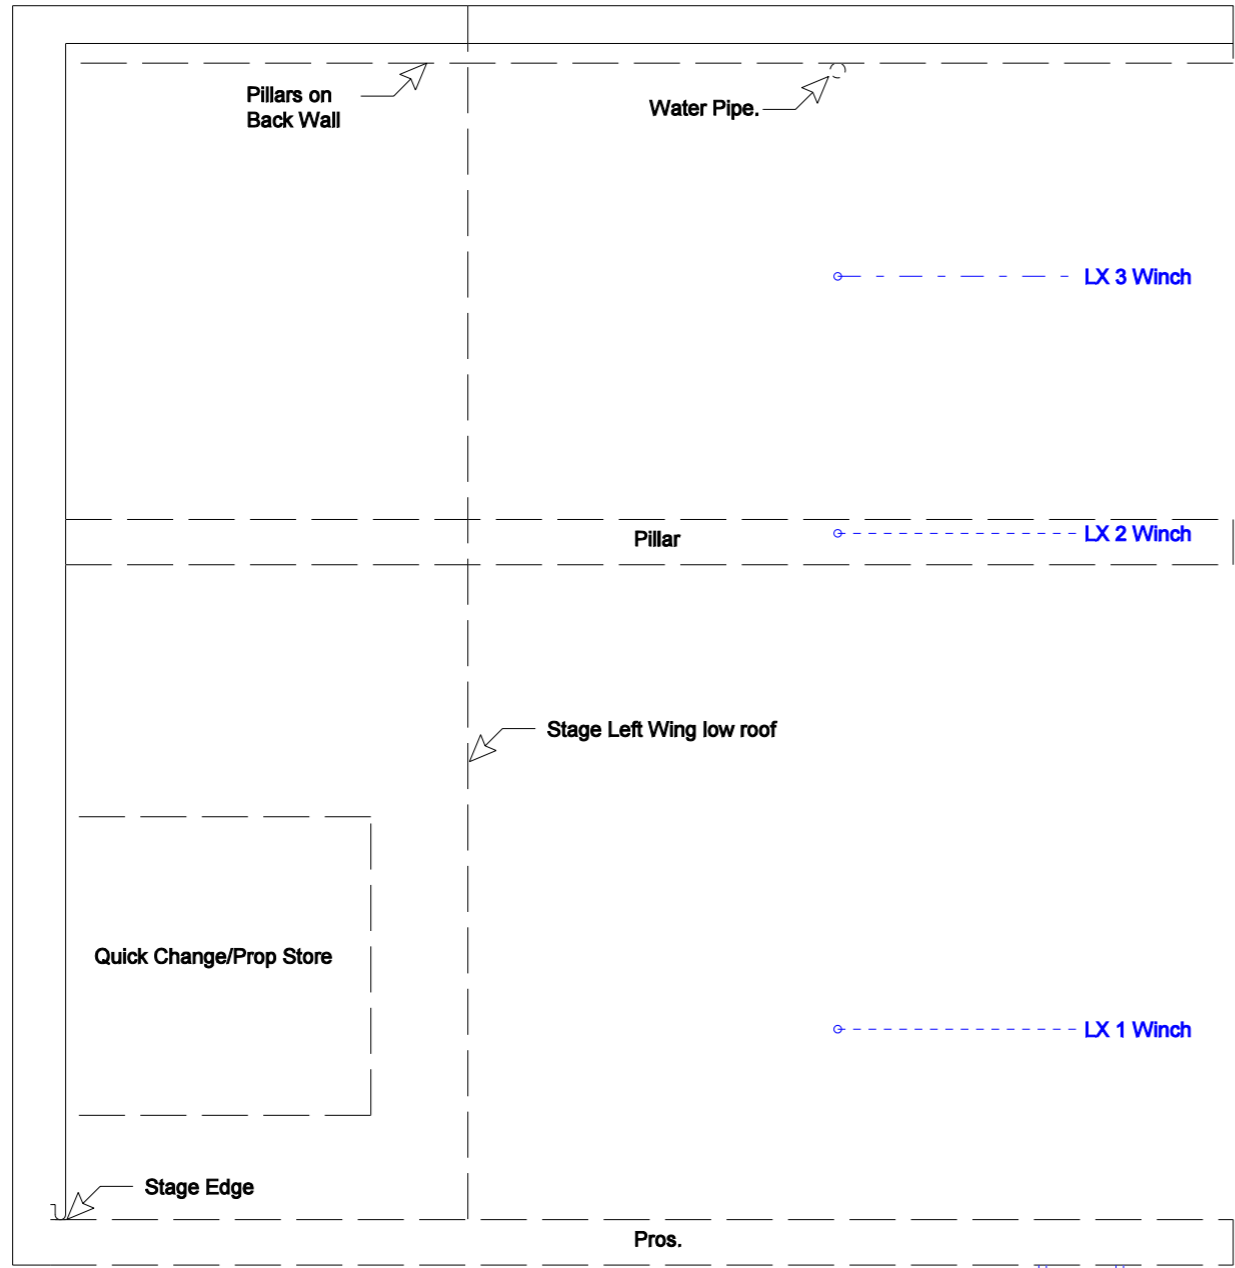

Venue:	Back Stage, LX Plan
Company:	
Production:	
Draft:	
Drawn By:	Mark Galione +353 (0)862 611 512
Scale:	1:50

Section taken
from Centre Line